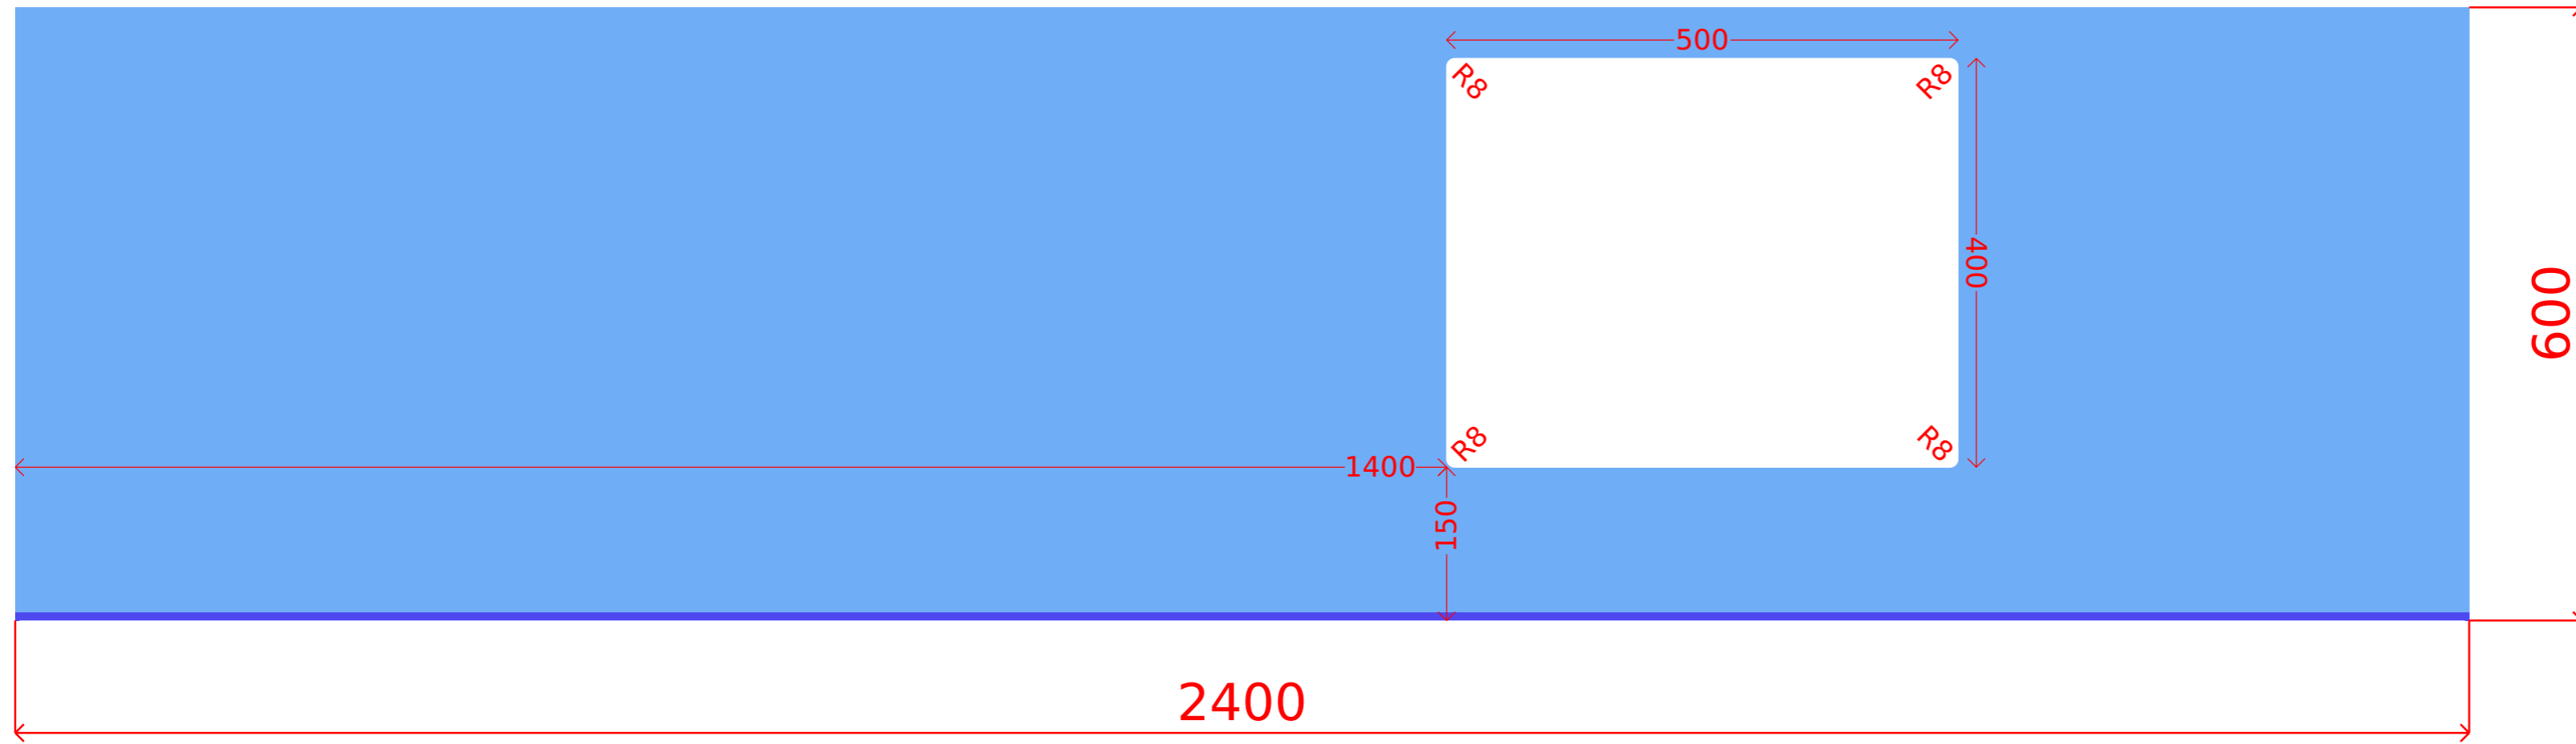

Reference	Design Status	Created	Confirmed
B319676248	New	Feb. 19, 2025, 6:32 a.m.	No

**Worktop 1 - Walnut (WS-LA-3000-600-38-WLBK)**

Initial worktop blank - 3000mm / 600mm / 38mm

■ **Rounded Edge (Default Edging)**

Default Edging Positions: Front Edge

**Cut - ID: 4287134**

Length cut to: 240mm

---

Worktop Section 1  
*Material: Walnut*  
*Dimensions: 3M X 600mm X 38mm*

**Worktop 2 - Walnut (WS-LA-3000-600-38-WLBK)**

Initial worktop blank - 3000mm / 600mm / 38mm

■ **Rounded Edge (Default Edging)**

Default Edging Positions: Front Edge

**Cut - ID: 4287136**

Length cut to: 2400mm

**Overmounted Sink - ID: 4287137**

Distance from Back Edge: 50mm

Distance from Left Edge: 1400mm

Distance from Front Edge: 150mm

Distance from Right Edge: 500mm

Length: 500mm , Width: 400mm

Worktop Section 2  
Material: Walnut  
Dimensions: 3M X 600mm X 38mm