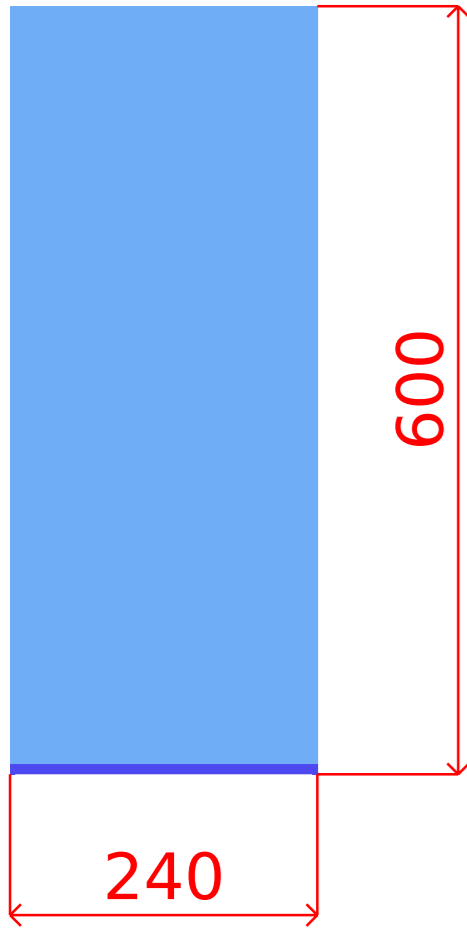

Reference	Design Status	Created	Confirmed
B319676248	New	Feb. 19, 2025, 6:32 a.m.	No

**Worktop 1 - Walnut (WS-LA-3000-600-38-WLBK)**

Initial worktop blank - 3000mm / 600mm / 38mm

■ **Rounded Edge (Default Edging)**

Default Edging Positions: Front Edge

**Cut - ID: 4287134**

Length cut to: 240mm

---

Worktop Section 1  
*Material: Walnut*  
*Dimensions: 3M X 600mm X 38mm*

**Worktop 2 - Walnut (WS-LA-3000-600-38-WLBK)**

Initial worktop blank - 3000mm / 600mm / 38mm

■ **Rounded Edge (Default Edging)**

Default Edging Positions: Front Edge

**Cut - ID: 4287136**

Length cut to: 2400mm

**Overmounted Sink - ID: 4287137**

Distance from Back Edge: 50mm

Distance from Left Edge: 1400mm

Distance from Front Edge: 150mm

Distance from Right Edge: 500mm

Length: 500mm , Width: 400mm

Worktop Section 2  
Material: Walnut  
Dimensions: 3M X 600mm X 38mm